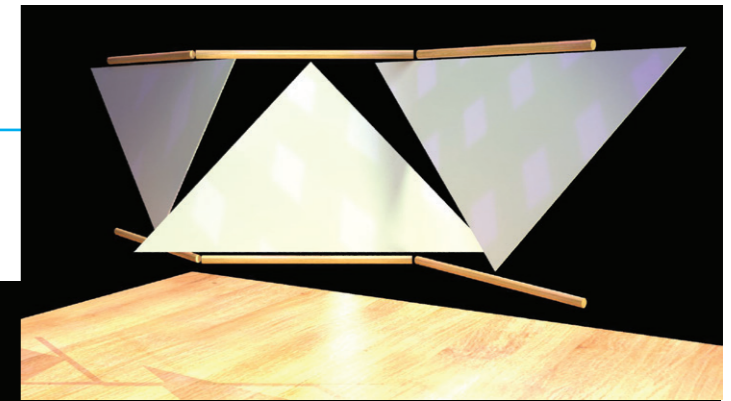

Ngā Tau sail sewing specification

3 x sail - same proportion for all

Black cord attached to
Wooden frames - Hang from ceiling

Note: With aluminum rods being cut to 1900mm wide, sails can be cut slightly wider to accommodate each rod within sleeve.

Top view

Front view