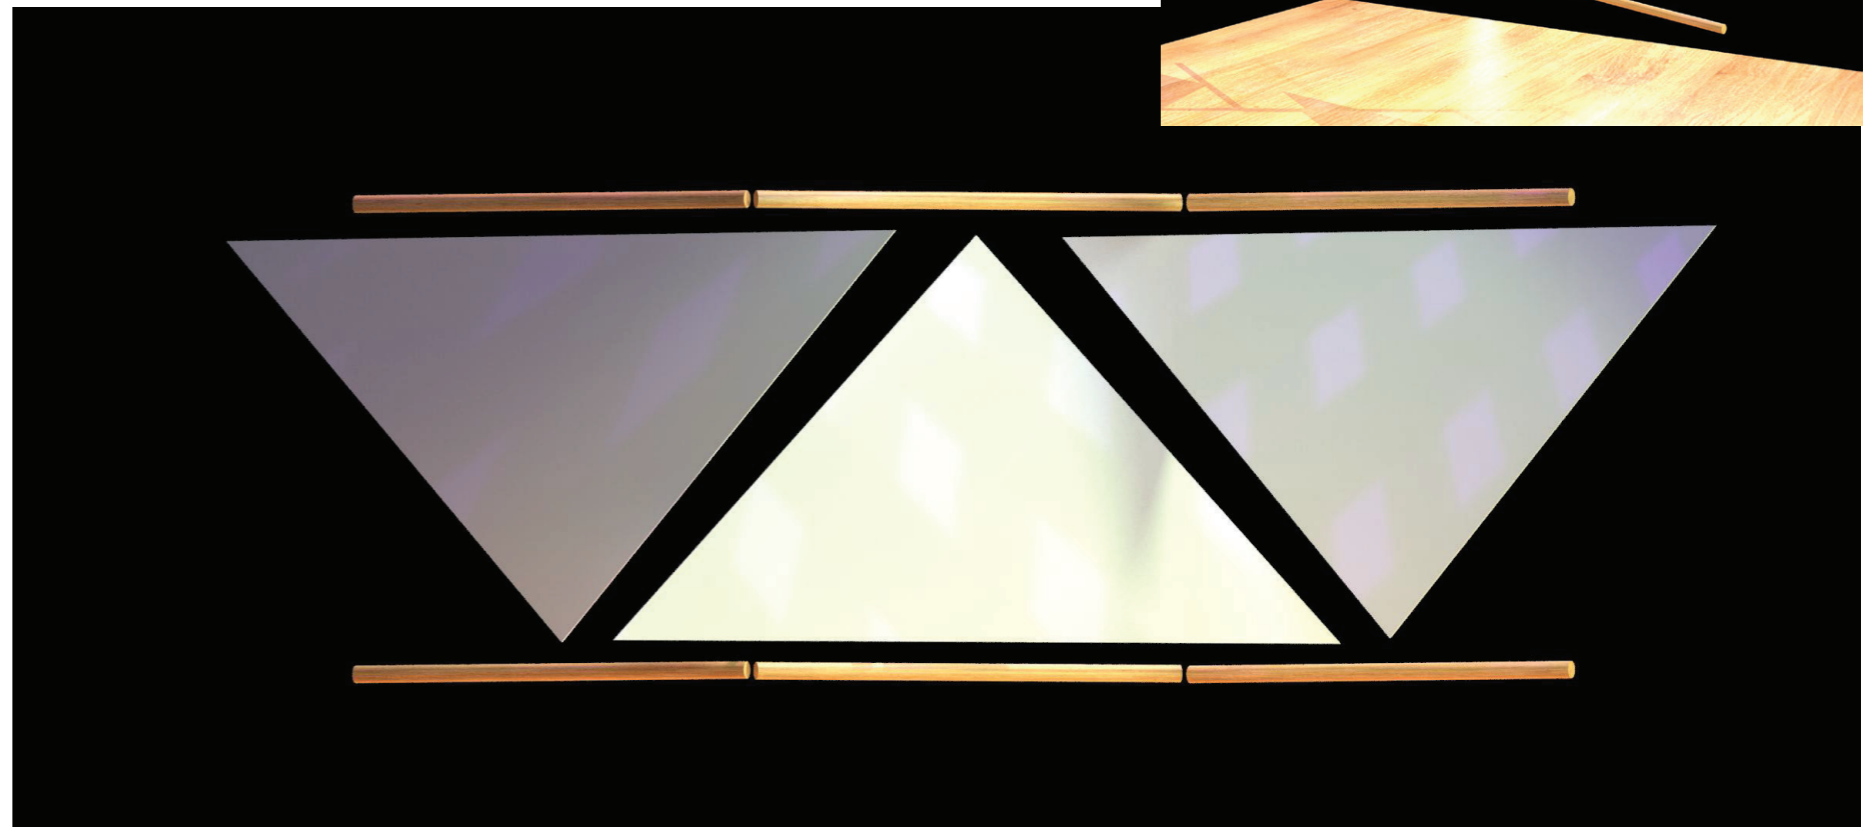

Ngā Tau sail sewing specification

3 x sail - same proportion for all

Black cord attached to
Wooden frames - Hang from ceiling

Note: With aluminum rods being cut to 1900mm wide, sails can be cut slightly wider to accommodate each rod within sleeve.

Top view

Front view