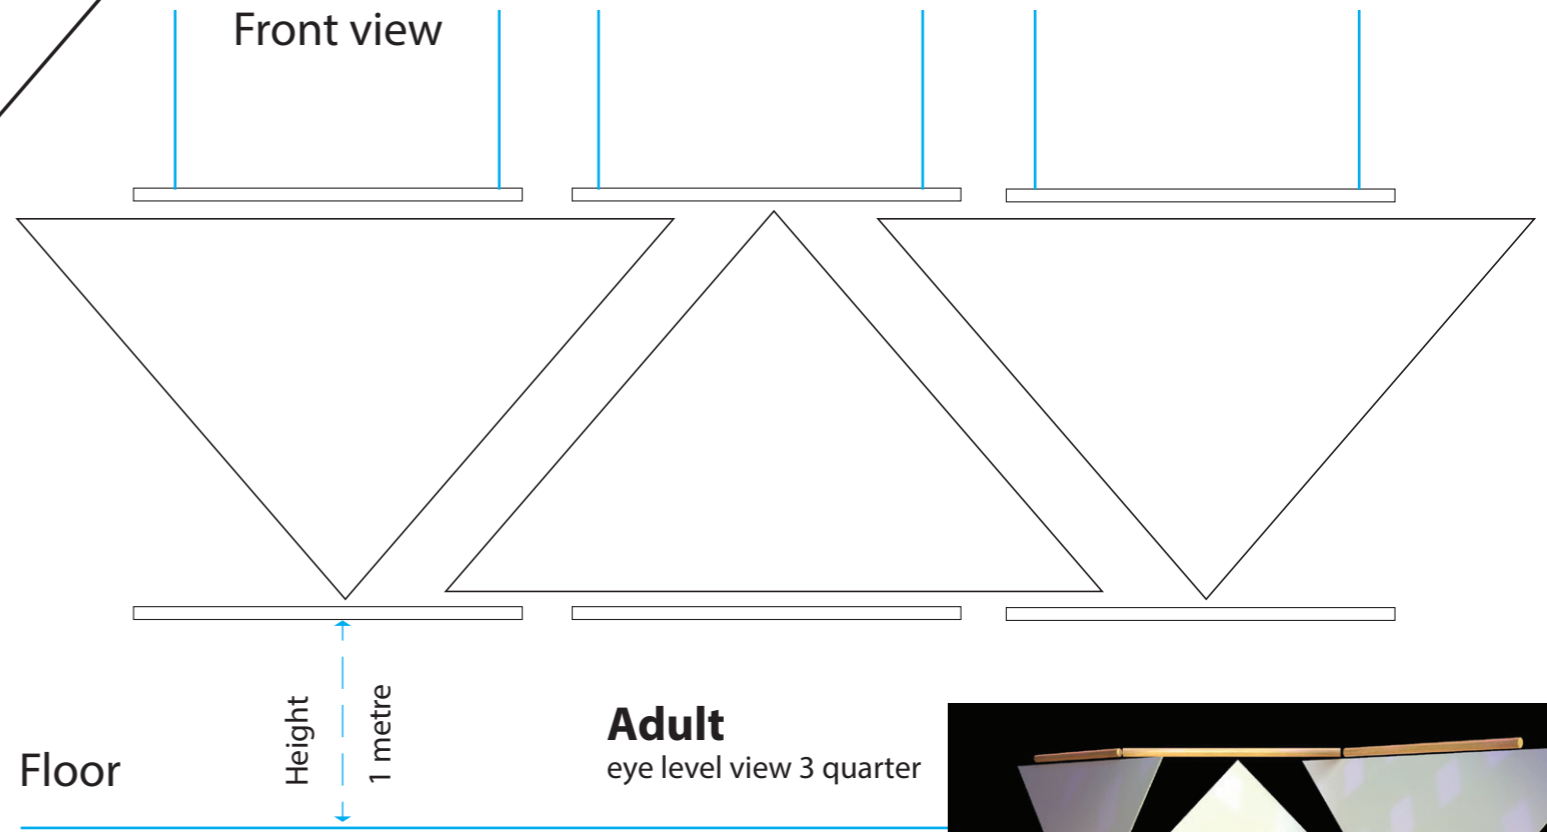

Ngā Tau sail sewing specification

3 x sail - same proportion for all

Black cord attached to
Wooden frames - Hang from ceiling

Note: With aluminum rods being cut to 1900mm wide, sails can be cut slightly wider to accommodate each rod within sleeve.

Top view

Front view