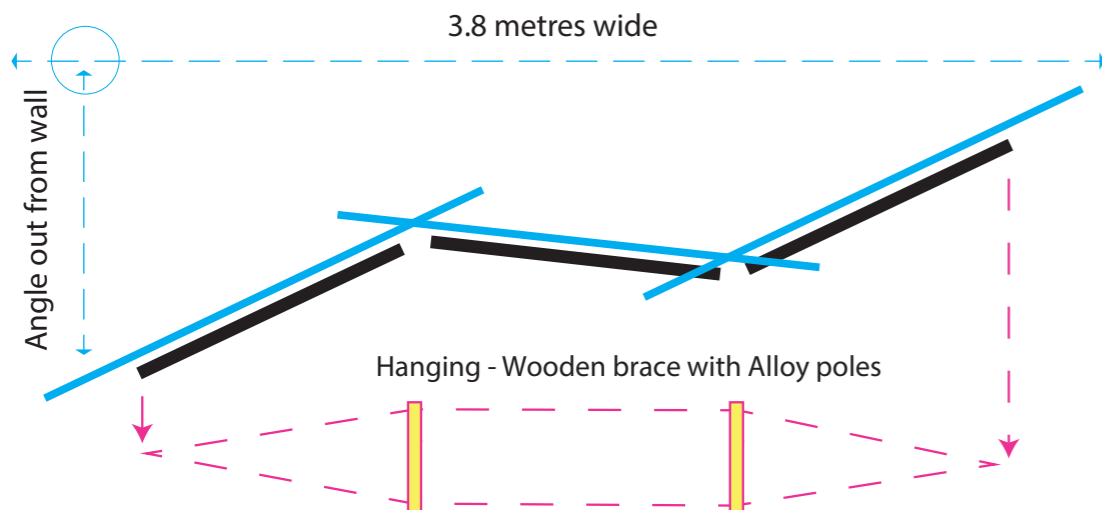

Ngā Tau sail sewing specification

3 x sail - same proportion for all

Black cord attached to
Wooden frames - Hang from ceiling

Note: With aluminum rods being cut to 1900mm wide, sails can be cut slightly wider to accommodate each rod within sleeve.

Top view

Front view